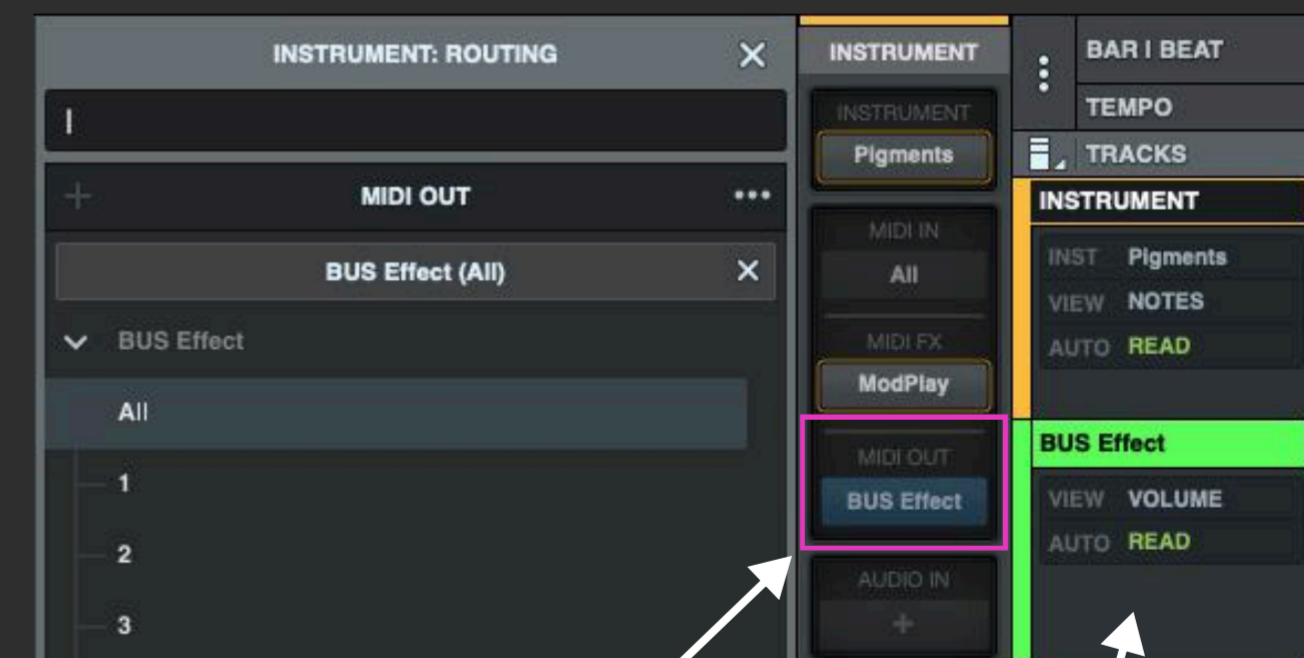

ModPlay in LUNA

Use an Instrument track

ModPlay is inserted as a MIDI FX plug-in.

Insert ModPlay in the MIDI FX slot

ModPlay is under FSK Audio

Insert the target plug-in in the Instrument slot

Sending ModPlay to a MIDI-controlled effect plug-in

Set the Instrument track's MIDI Out to the BUS track

Use a BUS track for the target plug-in